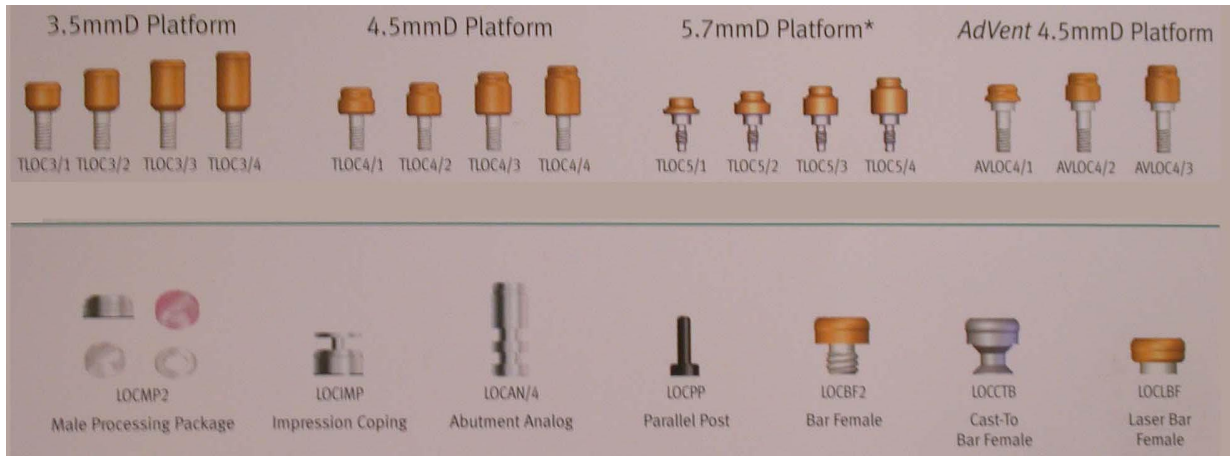

Locator Attachments

Processing Cap Retention

Clear = 5 Lbs.

Pink = 3 Lbs.

Blue = 1.5 Lbs.

Green = 6.0 Lbs. Divergent

Red = 3.0 Lbs. Divergent